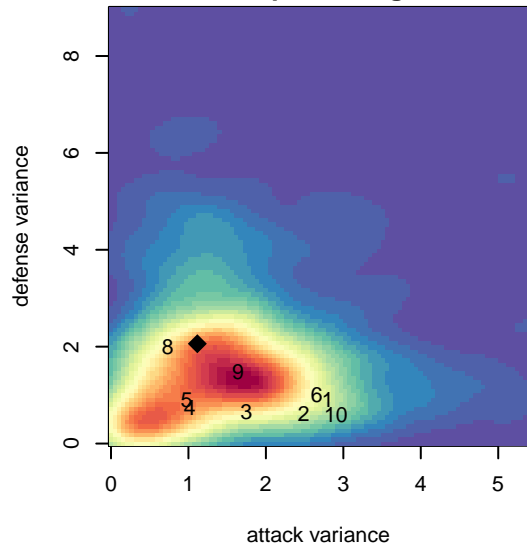

Impact FC Black B98

Cascade SC
Renton, WA
B98 total strength=1209
attack=4.91 defense=3.47
fall league = PSPL Classic 2 U16

alt names used:
CSC IMPACT FC 98 BLACK
Cascade Soccer Club (Impact 98 Boys)
Cascade Soccer Club (Impact 98 Boys)

Venues played:
2014 Puyallup Valley Kick-off U15-16
2014 Puyallup Valley Kick-off U16
2014 PSPL Classic 2 U16

Impact FC Black B98
Dots are actual minus expected GF (blue circles) and GA (red triangles).
Blue line is smoothed change in attack strength. Red is smoothed change in defense strength.

**attack and defense variance (black dot)
relative to other teams
and top 10 in region**

**attack and defense rating
relative to others at age
and all opponents in last 13 months**

Performance relative to 13 month average