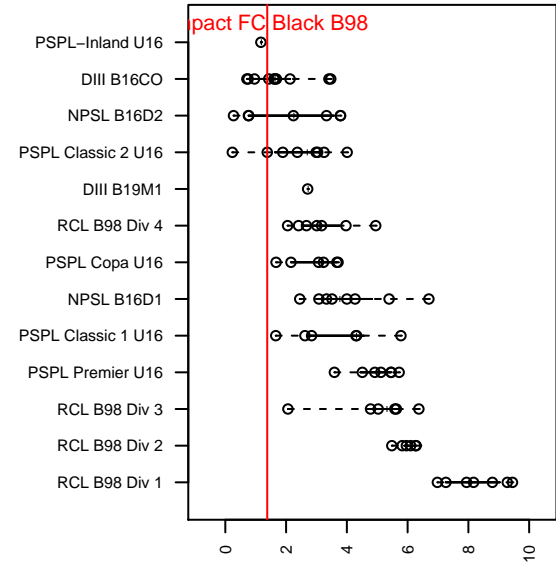

Impact FC Black B98

Cascade SC
Renton, WA
B98 total strength=1209
attack=4.91 defense=3.47
fall league = PSPL Classic 2 U16

alt names used:
CSC IMPACT FC 98 BLACK
Cascade Soccer Club (Impact 98 Boys)
Cascade Soccer Club (Impact 98 Boys)

Venues played:
2014 Puyallup Valley Kick-off U15-16
2014 Puyallup Valley Kick-off U16
2014 PSPL Classic 2 U16

Impact FC Black B98
Dots are actual minus expected GF (blue circles) and GA (red triangles).
Blue line is smoothed change in attack strength. Red is smoothed change in defense strength.

**attack and defense variance (black dot)
relative to other teams
and top 10 in region**

**attack and defense rating
relative to others at age
and all opponents in last 13 months**

Performance relative to 13 month average